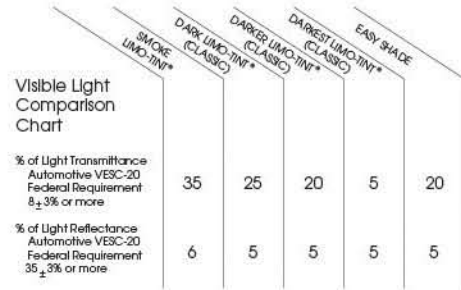

PROSTRIPE®

LIMO TINT®

PART	SIZE	MIN. CTN. PAK	DESCRIPTION / LIGHT TRANSMISSION
T1754	20" x 10'	12	Limo Tint Smoke / 35%
T1757	20" x 10'	12	Limo Tint Dark / 25%
T1760	20" x 10'	12	Limo Tint Darker / 20%
T1756	20" x 10'	12	Limo Tint Darkest / 5%
T8517	30" x 5'	1	Limo Tint Dark / 25%
T8510	30" x 5'	1	Limo Tint Darker / 20%
T8554	20" x 5'	12	Limo Tint Smoke / 35%
T8557	20" x 5'	12	Limo Tint Dark / 25%
T8550	20" x 5'	12	Limo Tint Darker / 20%
T8556	20" x 5'	12	Limo Tint Darkest / 5%

- **Selection** - From LimoTint to Scratch Resistant, Smoke to Darkest, we offer window film for every taste and budget.
- **Energy Savings** - Insulating properties reduce air conditioning use in the Summer and heat loss in the Winter.
- **Variety of Applications** - Car, truck, marine, RV, Business or Home