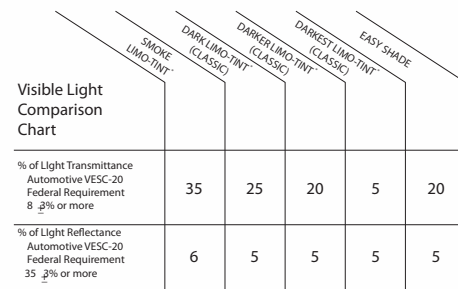

LIMO TINT®

PART	SIZE	MIN. CTN. PAK	DESCRIPTION / LIGHT TRANSMISSION
T1754	20" x 10'	12	Limo Tint Smoke / 35%
T1757	20" x 10'	12	Limo Tint Dark / 25%
T1760	20" x 10'	12	Limo Tint Darker / 20%
T1756	20" x 10'	12	Limo Tint Darkest / 5%
T8517	30" x 5'	1	Limo Tint Dark / 25%
T8510	30" x 5'	1	Limo Tint Darker / 20%
T8554	20" x 5'	12	Limo Tint Smoke / 35%
T8557	20" x 5'	12	Limo Tint Dark / 25%
T8550	20" x 5'	12	Limo Tint Darker / 20%
T8556	20" x 5'	12	Limo Tint Darkest / 5%

- Selection - From LimoTint to Scratch Resistant, Smoke to Darkest, we offer window film for every taste and budget.
- Energy Savings - Insulating properties reduce air conditioning use in the Summer and heat loss in the Winter.
- Variety of Applications - Car, truck, marine, RV, Business or Home