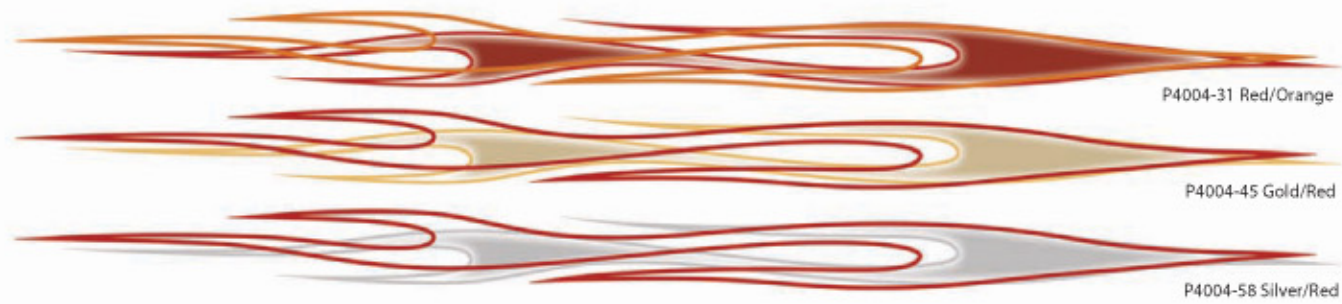

GRAPHICS

FLASH KIT™

PART	SIZE	Description
P147-20	2" x 28"	Small Flash Kit - Silver
P147-447	2" x 28"	Small Flash Kit - Gold
P1471-20	3 1/2" x 56"	Lagre Flash Kit - Silver
P1471-447	3 1/2" x 56"	Lagre Flash Kit - Gold

FUEGO™

PART	SIZE	Color
P4004-31	1 1/2" x 39"	Red/Orange
P4004-45	1 1/2" x 39"	Gold/Red
P4004-58	1 1/2" x 39"	Silver/Red

GRAPHICS

RAZOR™

PART	SIZE	COLOR
P4007-1	8" x 123"	Silver
P4007-2	8" x 123"	Red/Silver
P4007-3	8" x 123"	Blue/Silver