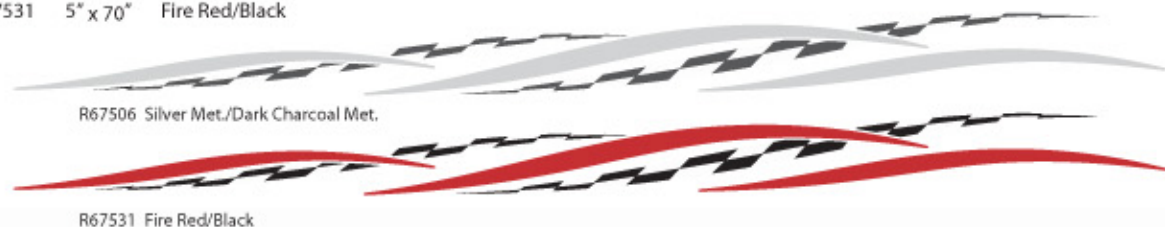

Professional Performance Graphics

Prostripe introduces its Professional Performance Graphics Program with Sharpline's top selling graphic kits.

Professional Performance Graphics are produced on high performance cast vinyl for top quality results every time! Our program consists of Prostripe and Sharpline vehicle graphic designs ready for any automotive market. Each kit is packaged complete with UPC codes, retail box with hang tag and vibrant labels with kit and vehicle images.

Our program draws in more sales by offering visual sales tools to promote the graphics (see page 25).

BRICKYARD™

PART	SIZE	COLOR
R67506	5" x 70"	Silver Met./Dark Charcoal Met.
R67531	5" x 70"	Fire Red/Black

R67506 Silver Met./Dark Charcoal Met.

R67531 Fire Red/Black

ETCHER™

PART	SIZE	COLOR
R67706	5" x 70"	Silver Met./Med. Dark Charcoal Met.
R677105	5" x 70"	Lt. Gold Met./Antique Bronze Met.