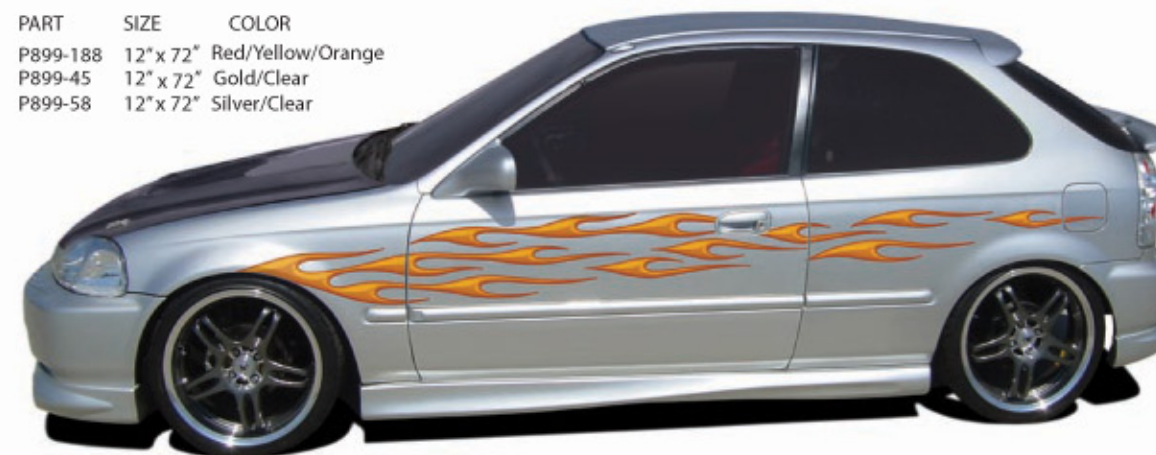

GRAPHICS

AFTERSHOCK™

PART	SIZE	COLOR
P4005-31	12" x 140"	Red
P4005-45	12" x 140"	Gold
P4005-58	12" x 140"	Silver

P4005-31 Red

P4005-45 Gold

P4005-58 Silver

FIRESTORM™

PART	SIZE	COLOR
P899-188	12" x 72"	Red/Yellow/Orange
P899-45	12" x 72"	Gold/Clear
P899-58	12" x 72"	Silver/Clear